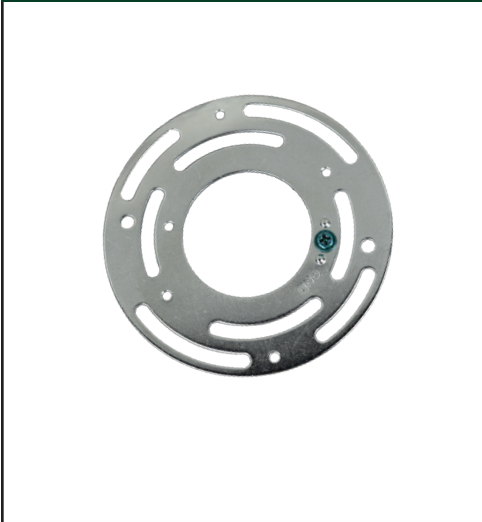

## Product Image

## Spider Plate

Spider plates are a universal mounting plate which allows fixtures to be mounted to a 3" or 4" round box regardless of screw hole location.

Features:

- Steel
- Universal

## Product Dimensions

PN	Size	Material
SP34	4"	Steel