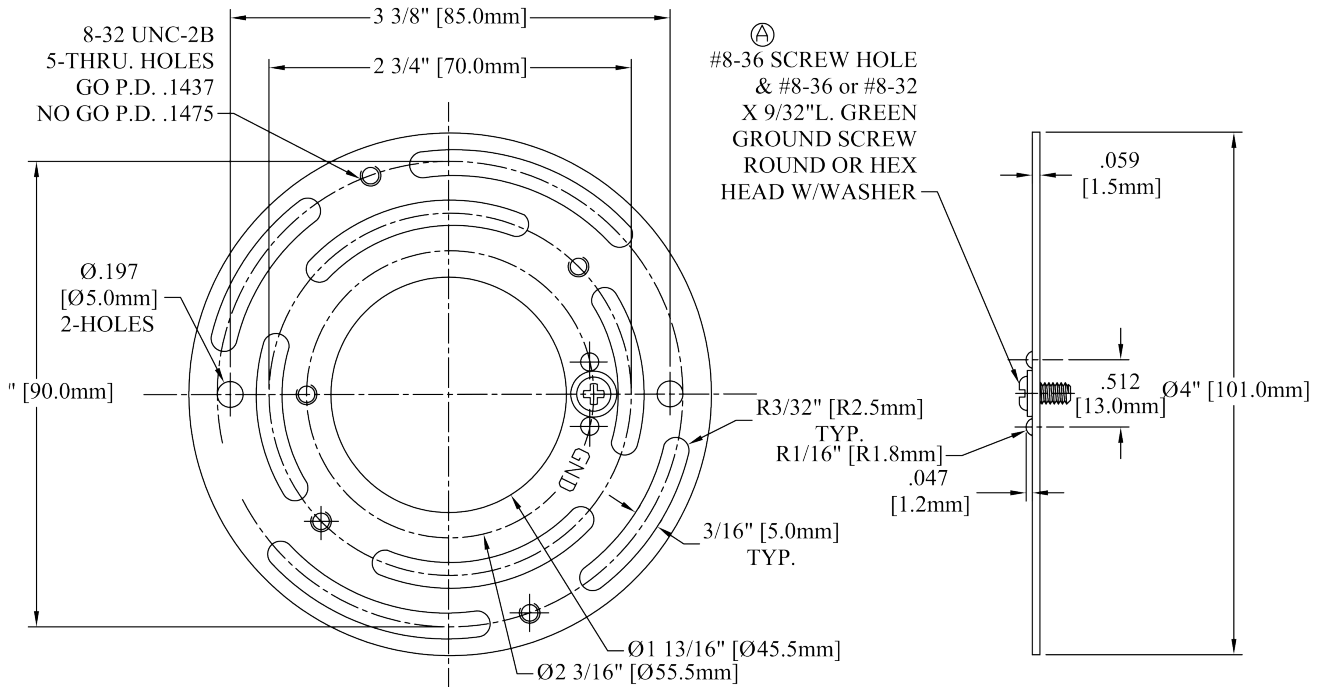

## Product Image

## Spider Plate

Spider plates are a universal mounting plate which allows fixtures to be mounted to a 3" or 4" round box regardless of screw hole location.

Features:

- Steel
- Universal

## Product Dimensions

PN	Size	Material
SP34	4"	Steel